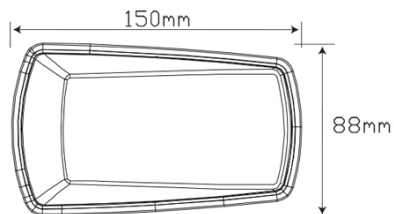

100%
Water Proof

5 Year
Warranty

Function Side Direction Indicator

Size Grommet 150mm x 88mm x 30mm

Voltage 9-33 Volt

LED Qty 12

Cable 19cm

Lens PMMA

Base/Reflector ABS/PC

Draw

@13.8V 0.18A

@28V 0.10A

Approvals	Function	Approval No.
ECE	Cat6 Side Direction	E4-6R-01.6333
CTA	Cat6 Side Direction	CTA-060274

3102BM - Box

3102CM - Box

Fitting Instructions

Left or right hand mountable. Surface mount bracket onto flat surface horizontally to the ground using three screw points, run wires through back and clip lens into place. Suits M2-3, N1 class vehicles over 6 meters. All N2-N3 class vehicles. Please refer to ADR 13/00 for mounting instructions.